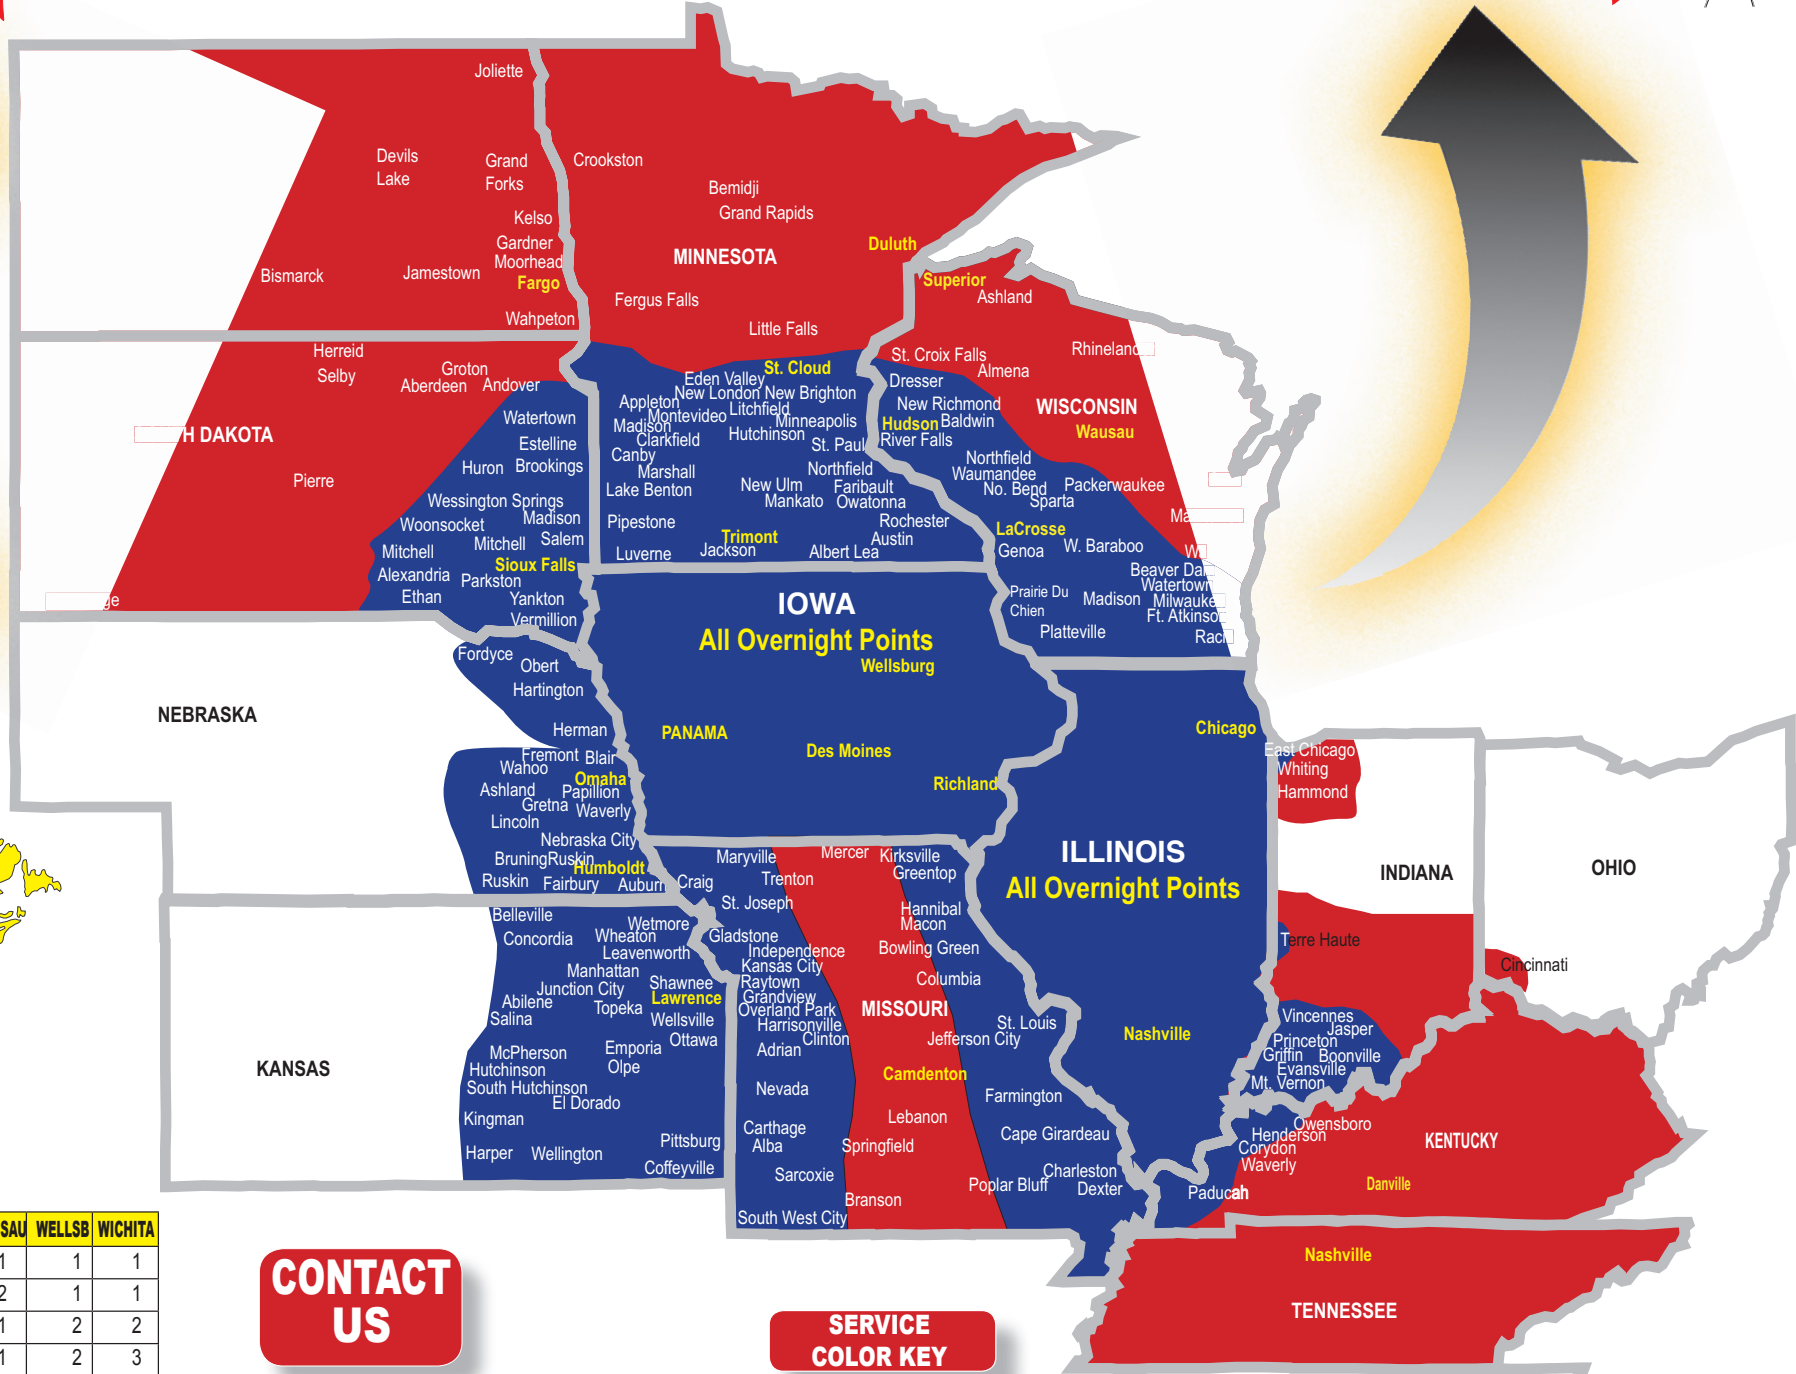

NOW WITH SERVICE TO CANADA

PANAMA SERVICE MATRIX

TERMINAL	DES M	DUL/SUP	FARGO	FT. ATK.	HUDS	HUMBO	LACRO	LAWRE	NASHV	NEW BR	OMAHA	PANAMA	CHICAGO	RICHL	SX FALL	TRIMO	WAUSAU	WELLSB	WICHITA
Chicago	1	2	2	1	1	1	2	1	1	2	1	1	1	1	1	2	1	1	1
Des Moines	1	2	2	1	1	1	1	1	1	2	1	1	1	1	1	1	2	1	1
Duluth, MN / Superior, WI	2	1	1	1	1	2	1	2	2	1	2	2	2	2	2	1	1	2	2
Fargo, ND	2	1	1	1	1	3	1	3	3	1	2	2	1	2	1	1	1	2	3
Ft. Atkinson, WI	2	1	1	1	1	3	1	3	3	1	2	2	1	2	1	1	1	2	3
Hudson, WI / Minn/St. Cloud	1	1	1	1	1	2	1	2	2	1	1	1	2	1	1	1	1	1	2
Humboldt, NE	1	2	3	3	2	1	2	1	2	2	1	1	2	1	1	2	3	1	1
LaCrosse, WI	1	1	1	1	1	2	1	2	2	1	1	1	2	1	1	1	1	1	2
Lawrence, KS / Kansas Cty	1	2	3	3	2	1	2	1	1	2	1	1	1	1	1	2	3	1	1
Nashville, IL / St Louis	1	2	3	3	2	2	2	1	1	2	1	1	1	1	2	2	3	1	1
New Brighton, MN	2	1	1	1	1	2	1	2	2	1	2	2	2	2	2	1	1	2	2
Omaha/Lincoln, NE	1	2	2	2	1	1	1	1	1	2	1	1	1	1	1	1	2	1	1
Panama, IA	1	2	2	2	1	1	1	1	1	2	1	1	1	1	1	1	2	1	1
Richland, IA	1	2	2	2	1	1	1	1	1	2	1	1	1	1	1	1	2	1	1
Sioux Falls, SD	1	2	1	1	1	1	1	1	2	2	1	1	1	1	1	1	1	1	1
Trimont, MN	1	1	1	1	1	2	1	2	2	1	1	1	2	1	1	1	1	1	2
Wausau, WI	2	1	1	1	1	3	1	3	3	1	2	2	1	2	1	1	1	2	3
Wellsburg, IA	1	2	2	2	1	1	1	1	2	2	1	1	1	1	1	1	2	1	1
Wichita / Topeka, KS	1	2	3	3	2	1	2	1	1	2	1	1	1	1	1	2	3	1	1

CONTACT US

600 Lasalle Avenue
Panama, Iowa 51562
(712) 489-2020

NAT'L WATTS
(800) 489-2088
FAX
(712) 489-2413

WEB
panamatransfer.com

SERVICE COLOR KEY

Blue..... Next Day
Red..... 2 - 3 days