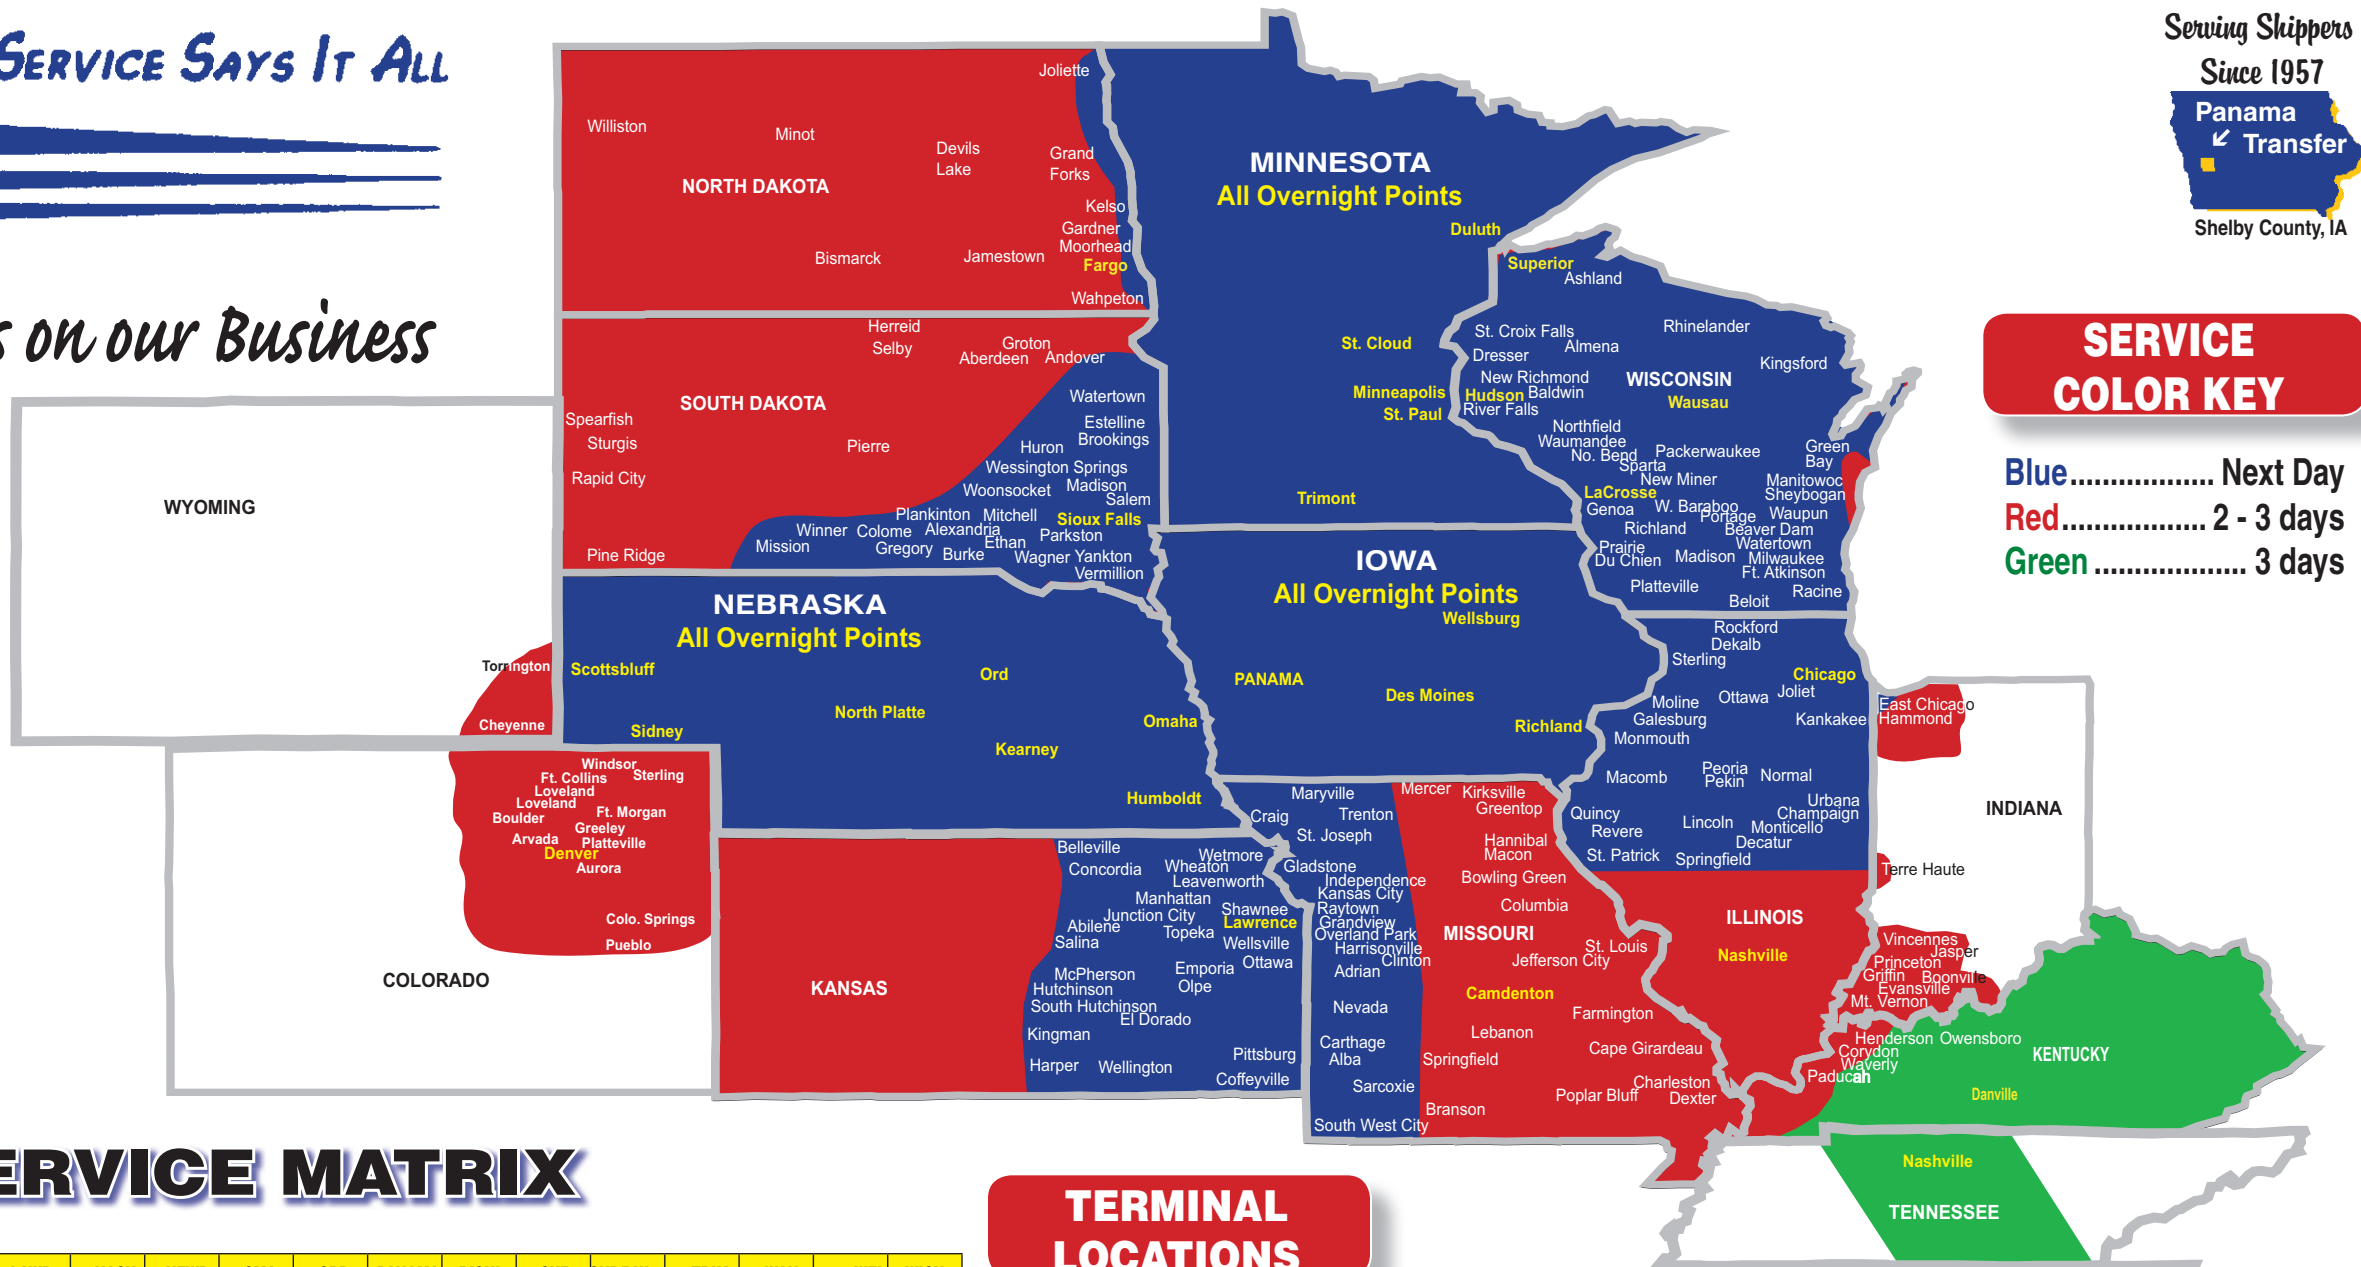

OUR SERVICE SAYS IT ALL

When Your Business Depends on our Business
WE DELIVER!

Winner 2002 Iowa
Small Business Adm.
Business
Persons
of the Year

Dean Kloewer & Mark Crall

Sewing Shippers
Since 1957
Panama
Transfer
Shelby County, IA

**SERVICE
COLOR KEY**

Blue..... Next Day
Red..... 2 - 3 days
Green..... 3 days

PANAMA SERVICE MATRIX

TERMINAL	CHI	DES M	FARG	FT. A	HUDES	HUMB	LACR	LAWR	NASH	NEWB	OMA	ORD	PANAMA	RICHL	SXF	SUP/DUL	TRIM	WAU	WEL	WICH
Chicago	1	1	2	1	1	2	2	1	1	2	1	2	1	1	1	2	2	1	1	1
Des Moines	1	1	2	2	1	1	1	1	1	2	1	1	1	1	1	2	1	2	1	1
Duluth, MN / Superior, WI	2	1	1	1	2	1	2	2	1	2	2	3	2	2	1	1	2	1	2	2
Fargo, ND	2	2	1	1	1	3	2	3	3	1	2	3	2	2	1	1	2	1	2	3
Ft. Atkinson, WI	1	2	1	1	1	3	1	3	3	1	2	3	2	2	1	1	2	1	2	3
Hudson, WI / Minn/St. Cloud	2	1	1	1	1	2	1	2	2	1	1	2	1	1	1	1	1	1	1	2
Humboldt, NE	2	1	3	3	2	1	2	1	2	2	1	1	1	1	1	2	2	3	1	1
LaCrosse, WI	2	1	2	1	1	2	1	2	2	1	1	2	1	1	1	1	1	1	1	2
Lawrence, KS / Kansas Cty	1	1	3	3	2	1	2	1	1	2	1	2	1	1	1	2	2	3	1	1
Nashville, IL / St Louis	1	1	3	3	2	2	2	1	1	2	1	2	1	1	2	2	2	3	1	1
New Brighton, MN	2	2	1	1	1	2	1	2	2	1	2	3	2	2	2	1	1	1	2	2
Omaha/Lincoln, NE	1	1	2	2	1	1	1	1	1	2	1	1	1	1	1	2	1	2	1	1
Ord	2	1	3	3	2	1	2	2	2	3	1	1	1	1	1	3	2	3	1	2
Panama, IA	1	1	2	2	1	1	1	1	1	2	1	1	1	1	1	2	1	2	1	1
Richland, IA	1	1	2	2	1	1	1	1	1	2	1	1	1	1	1	2	1	2	1	1
Sioux Falls, SD	1	1	1	1	1	1	1	1	2	2	1	1	1	1	1	2	1	1	1	1
Trimont, MN	2	1	2	2	1	2	1	2	2	1	1	1	1	1	1	1	1	2	1	2
Wausau, WI	2	1	1	1	2	1	2	2	1	2	2	3	2	2	1	1	2	1	2	2
Wellsburg, IA	1	1	2	2	1	1	1	1	2	2	1	1	1	1	1	2	1	2	1	1
Wichita / Topeka, KS	1	1	3	3	2	1	2	1	1	2	1	2	1	1	1	2	2	3	1	1

**TERMINAL
LOCATIONS**

- Iowa**
Des Moines, Wellsburg, Richland & Panama
- Illinois**
Chicago & Nashville
- Kansas**
Lawrence
- Kentucky**
Danville
- Missouri**
Camdenton
- Nebraska**
Omaha, Humboldt & Ord
- North Dakota**
Fargo
- South Dakota**
Sioux Falls
- Minnesota**
Duluth, New Brighton, St. Cloud, Trimont
- Wisconsin**
Ft. Atkinson, Hudson, LaCrosse, Superior & Wausau