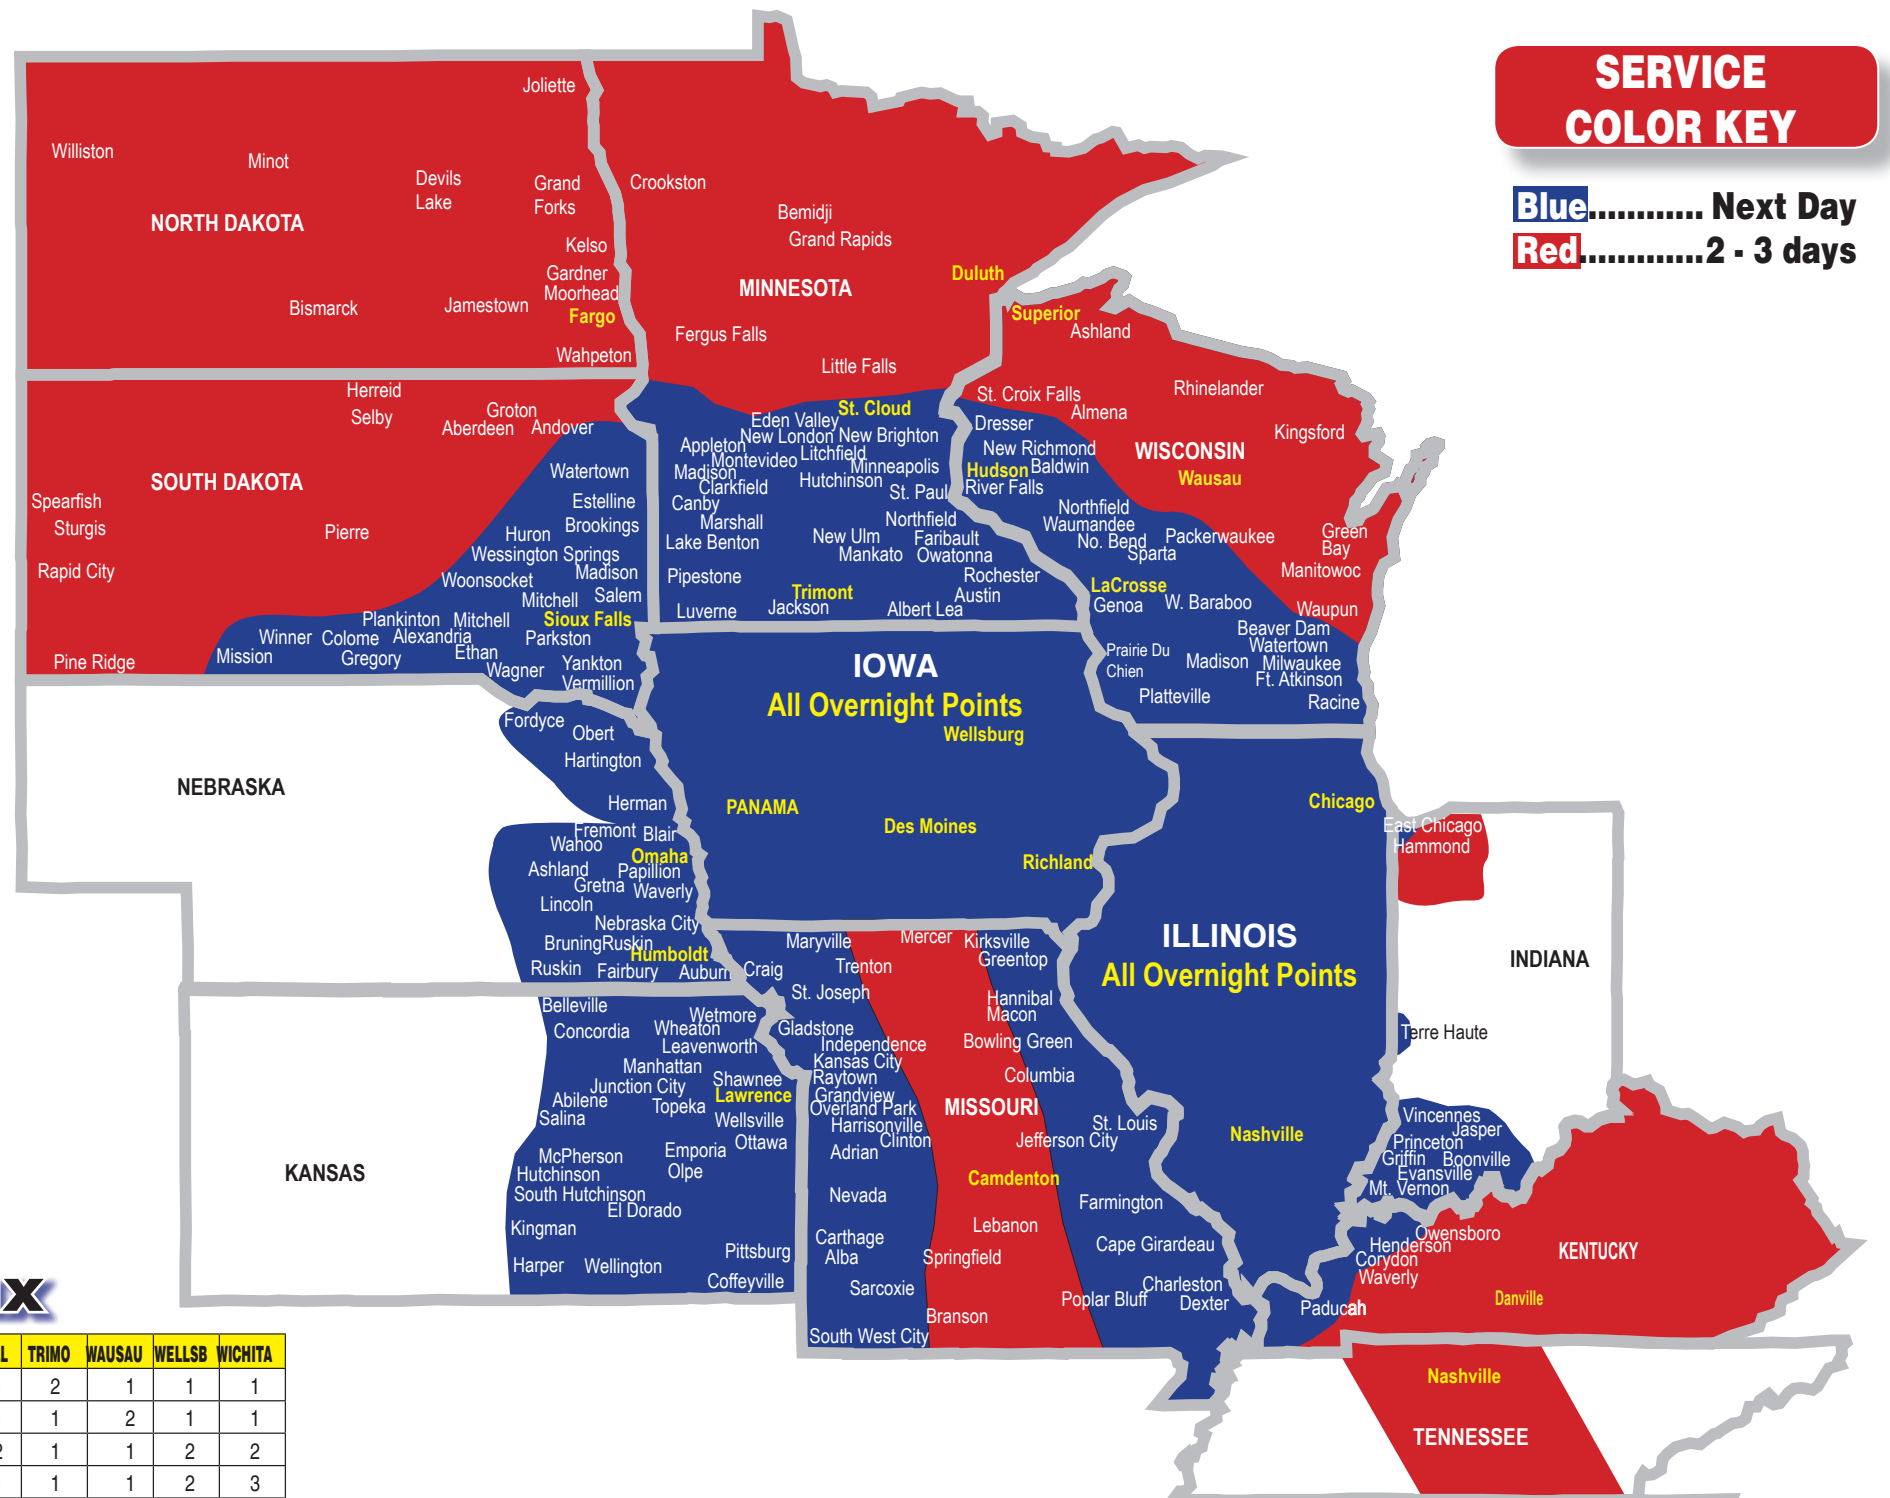

PANAMA TRANSFER

OUR SERVICE SAYS IT ALL

When Your Business Depends on our Business

WE DELIVER!

TERMINAL LOCATIONS

- **Iowa**
  Des Moines, Wellsburg, Richland & Panama
- **Illinois**
  Chicago & Nashville
- **Georgia**
  Calhoun (Atlanta)
- **Kansas**
  Lawrence
- **Kentucky**
  Danville
- **Missouri**
  Camdenton
- **Nebraska**
  Omaha, Humboldt
- **North Dakota**
  Fargo
- **South Dakota**
  Sioux Falls
- **Minnesota**
  Duluth, New Brighton, St. Cloud, Trimont
- **Wisconsin**
  Ft. Atkinson, Hudson, LaCrosse, Superior & Wausau

MEETING YOUR NEEDS

- Since 1957 a family-owned company
- One of the lowest claim ratios in the U.S. at .00621% in 2004
- Internet proof of delivery & check charges
- 36-door heated corporate office warehouse facility
- 95 tractors
- 147 trailers
- State of the art service facility
- 48-state authority
- Courteous, professional uniformed drivers
- Central truck dispatch location
- Truck load quotes
- Mobile phone dispatch drivers
- Computerized Rating
- Freezing protection
- Guaranteed service available
- Lift gate services

CONTACT US

600 Lasalle Avenue
Panama, Iowa 51562
(712) 489-2020

NAT'L WATTS
(800) 489-2088
FAX
(712) 489-2413

WEB
panamatransfer.com

SERVICE COLOR KEY

Blue..... Next Day
Red..... 2 - 3 days

PANAMA SERVICE MATRIX

TERMINAL	DES M	DUL/SUP	FARGO	FT. ATK.	HUDD	HUMBO	LACRO	LAWRE	NASHV	NEW BR	OMAHA	ORD	PANAMA	CHICAGO	RICHL	SX FALL	TRIMO	WAUSAU	WELLSB	WICHITA
Chicago	1	2	2	1	1	2	2	1	1	2	1	1	1	1	1	1	2	1	1	1
Des Moines	1	2	2	1	1	1	1	1	1	2	1	1	1	1	1	1	1	2	1	1
Duluth, MN / Superior, WI	2	1	1	1	1	2	1	2	2	1	2	2	2	2	2	2	1	1	2	2
Fargo, ND	2	1	1	1	1	3	1	3	3	1	2	2	2	1	2	1	1	1	2	3
Ft. Atkinson, WI	2	1	1	1	1	3	1	3	3	1	2	2	2	1	2	1	1	1	2	3
Hudson, WI / Minn/St. Cloud	1	1	1	1	1	2	1	2	2	1	1	1	1	2	1	1	1	1	1	2
Humboldt, NE	1	2	3	3	2	1	2	1	2	2	1	1	1	2	1	1	2	3	1	1
LaCrosse, WI	1	1	1	1	1	2	1	2	2	1	1	1	1	2	1	1	1	1	1	2
Lawrence, KS / Kansas Cty	1	2	3	3	2	1	2	1	1	2	1	1	1	1	1	1	2	3	1	1
Nashville, IL / St Louis	1	2	3	3	2	2	2	1	1	2	1	1	1	1	1	2	2	3	1	1
New Brighton, MN	2	1	1	1	1	2	1	2	2	1	2	2	2	2	2	2	1	1	2	2
Omaha/Lincoln, NE	1	2	2	2	1	1	1	1	1	2	1	1	1	1	1	1	1	2	1	1
Ord, NE	1	2	2	2	1	1	1	1	1	2	1	1	1	1	1	1	1	2	1	1
Panama, IA	1	2	2	2	1	1	1	1	1	2	1	1	1	1	1	1	1	2	1	1
Richland, IA	1	2	2	2	1	1	1	1	1	2	1	1	1	1	1	1	1	2	1	1
Sioux Falls, SD	1	2	1	1	1	1	1	1	2	2	1	1	1	1	1	1	1	1	1	1
Trimont, MN	1	1	1	1	1	2	1	2	2	1	1	1	1	2	1	1	1	1	1	2
Wausau, WI	2	1	1	1	1	3	1	3	3	1	2	2	2	1	2	1	1	1	2	3
Wellsburg, IA	1	2	2	2	1	1	1	1	2	2	1	1	1	1	1	1	1	2	1	1
Wichita / Topeka, KS	1	2	3	3	2	1	2	1	1	2	1	1	1	1	1	1	2	3	1	1