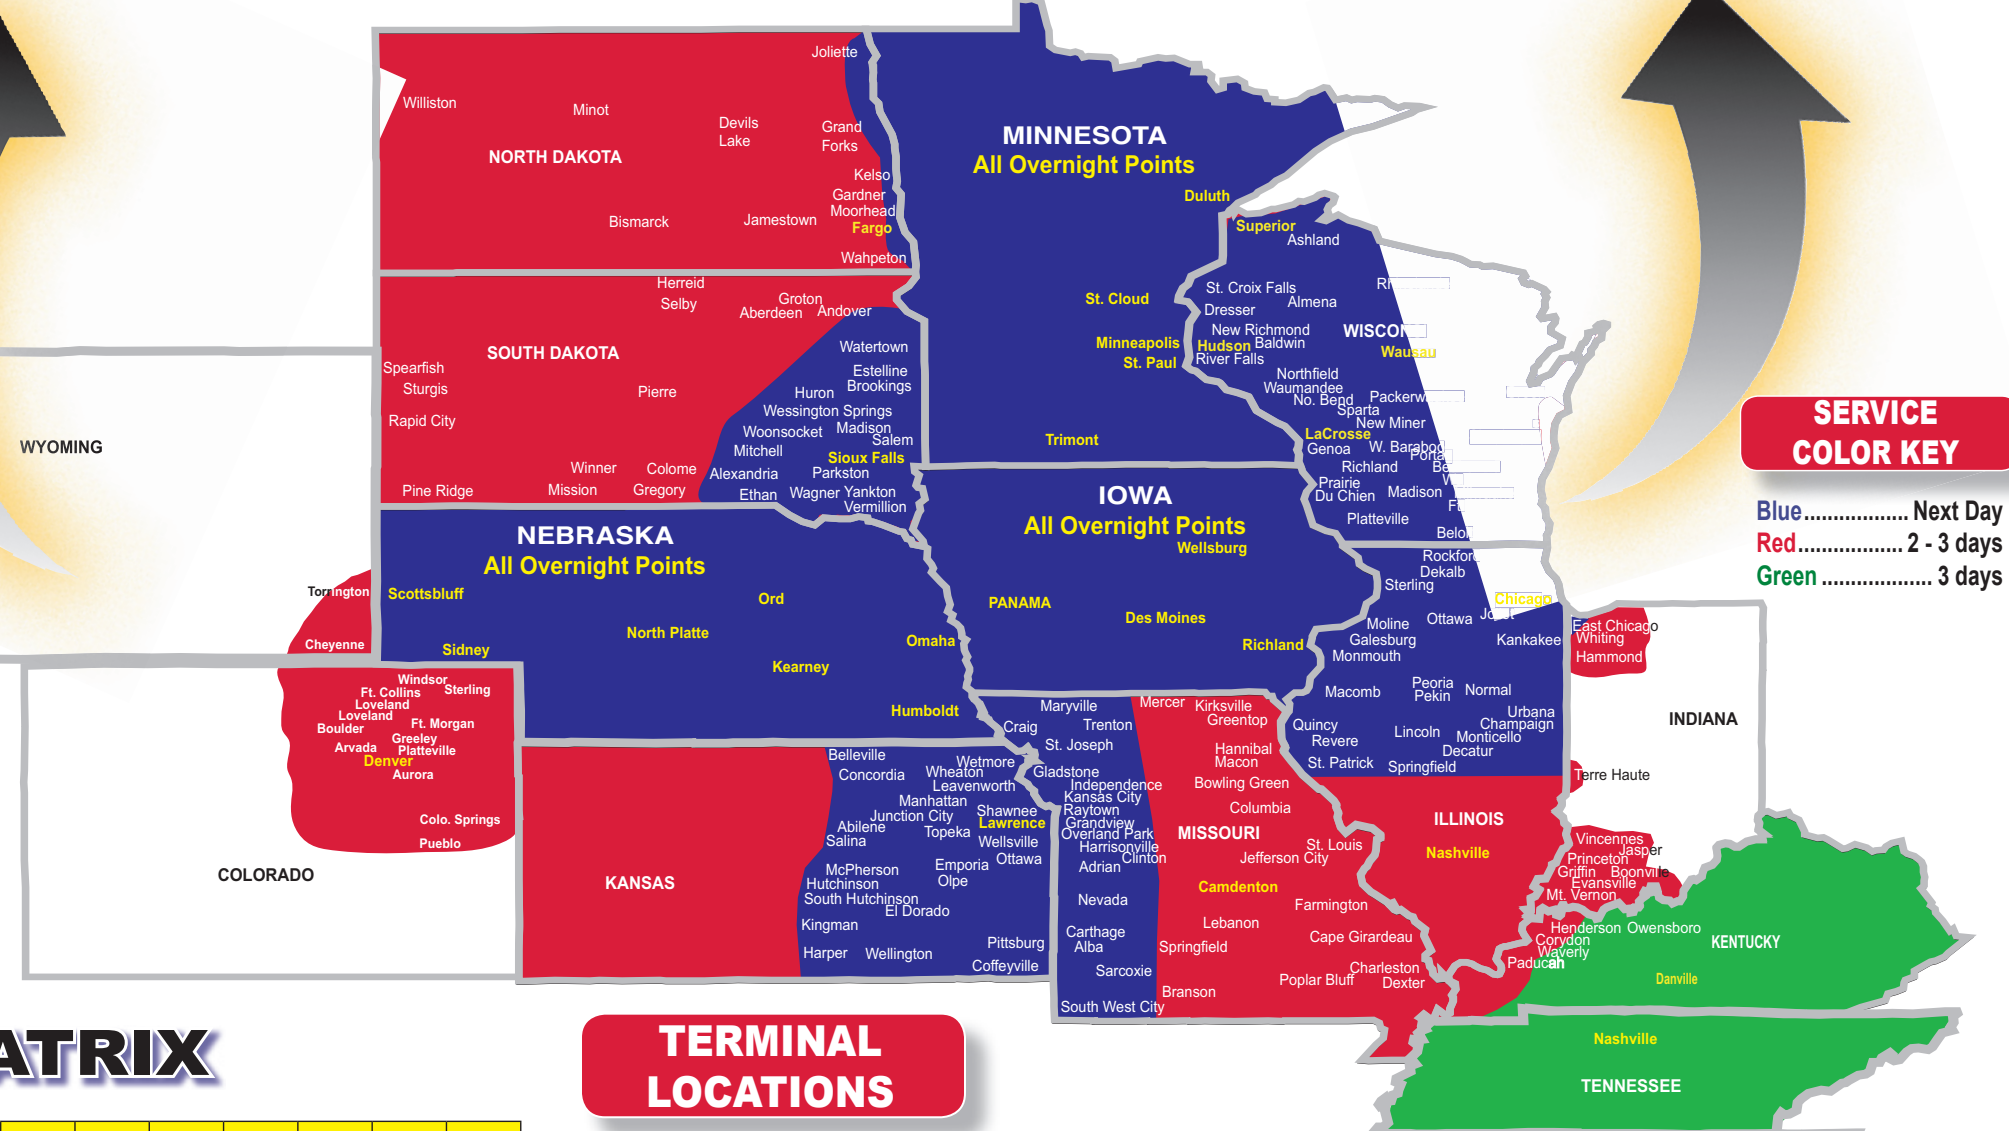

NOW WITH SERVICE TO CANADA

When Your Business Depends on our Business WE DELIVER!
 Now with service to Canada!

CONTACT US AT...

(800) 489-2088
 600 Lasalle Avenue Panama, Iowa 51562
 (712) 489-2020 **FAX** (712) 489-2413
WEB panamatransfer.com

SERVICE COLOR KEY
 Blue Next Day
 Red 2 - 3 days
 Green 3 days

PANAMA SERVICE MATRIX

TERMINAL	CHI	DES M	FARG	FT. A	HUDS	HUMB	LACR	LAWR	NASH	NEWB	OMA	PANAMA	RICHL	SXF	SUP/DUL	TRIM	WAU	WEL	WICH
Chicago	1	1	2	1	1	2	2	1	1	2	1	1	1	1	2	2	1	1	1
Des Moines	1	1	2	2	1	1	1	1	1	2	1	1	1	1	2	1	2	1	1
Duluth, MN / Superior, WI	2	1	1	1	2	1	2	2	1	2	2	2	2	1	1	2	1	2	2
Fargo, ND	2	2	1	1	1	3	2	3	3	1	2	2	2	1	1	2	1	2	3
Ft. Atkinson, WI	1	2	1	1	1	3	1	3	3	1	2	2	2	1	1	2	1	2	3
Hudson, WI / Minn/St. Cloud	2	1	1	1	1	2	1	2	2	1	1	1	1	1	1	1	1	1	2
Humboldt, NE	2	1	3	3	2	1	2	1	2	2	1	1	1	1	2	2	3	1	1
LaCrosse, WI	2	1	2	1	1	2	1	2	2	1	1	1	1	1	1	1	1	1	2
Lawrence, KS / Kansas Cty	1	1	3	3	2	1	2	1	1	2	1	1	1	1	2	2	3	1	1
Nashville, IL / St Louis	1	1	3	3	2	2	2	1	1	2	1	1	1	2	2	2	3	1	1
New Brighton, MN	2	2	1	1	1	2	1	2	2	1	2	2	2	1	1	1	2	2	2
Omaha/Lincoln, NE	1	1	2	2	1	1	1	1	1	2	1	1	1	1	2	1	2	1	1
Panama, IA	1	1	2	2	1	1	1	1	1	2	1	1	1	1	2	1	2	1	1
Richland, IA	1	1	2	2	1	1	1	1	1	2	1	1	1	1	2	1	2	1	1
Sioux Falls, SD	1	1	1	1	1	1	1	1	2	2	1	1	1	1	2	1	1	1	1
Trimont, MN	2	1	2	2	1	2	1	2	2	1	1	1	1	1	1	1	2	1	2
Wausau, WI	2	1	1	1	2	1	2	2	1	2	2	2	2	1	1	2	1	2	2
Wellsburg, IA	1	1	2	2	1	1	1	1	2	2	1	1	1	1	2	1	2	1	1
Wichita / Topeka, KS	1	1	3	3	2	1	2	1	1	2	1	1	1	1	2	2	3	1	1

TERMINAL LOCATIONS

- Iowa**
Des Moines, Wellsburg, Richland & Panama
- Illinois**
Chicago & Nashville
- Kansas**
Lawrence
- Kentucky**
Danville
- Missouri**
Camdenton
- Nebraska**
Omaha, Humboldt
- North Dakota**
Fargo
- South Dakota**
Sioux Falls
- Minnesota**
Duluth, New Brighton, St. Cloud, Trimont
- Wisconsin**
Ft. Atkinson, Hudson, LaCrosse, Superior & Wausau